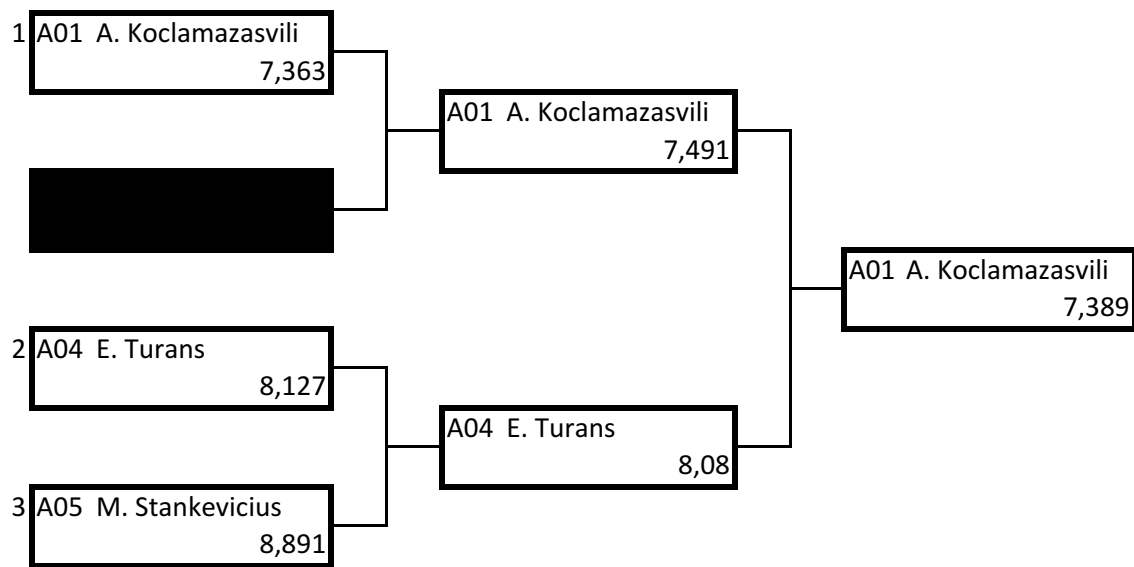

# EMV IV etapp

EPARTS.LV DRAGRACE CUP 2011 (04,09,11. Riga, Bikernieki)

## A KLASS

Race timing by: