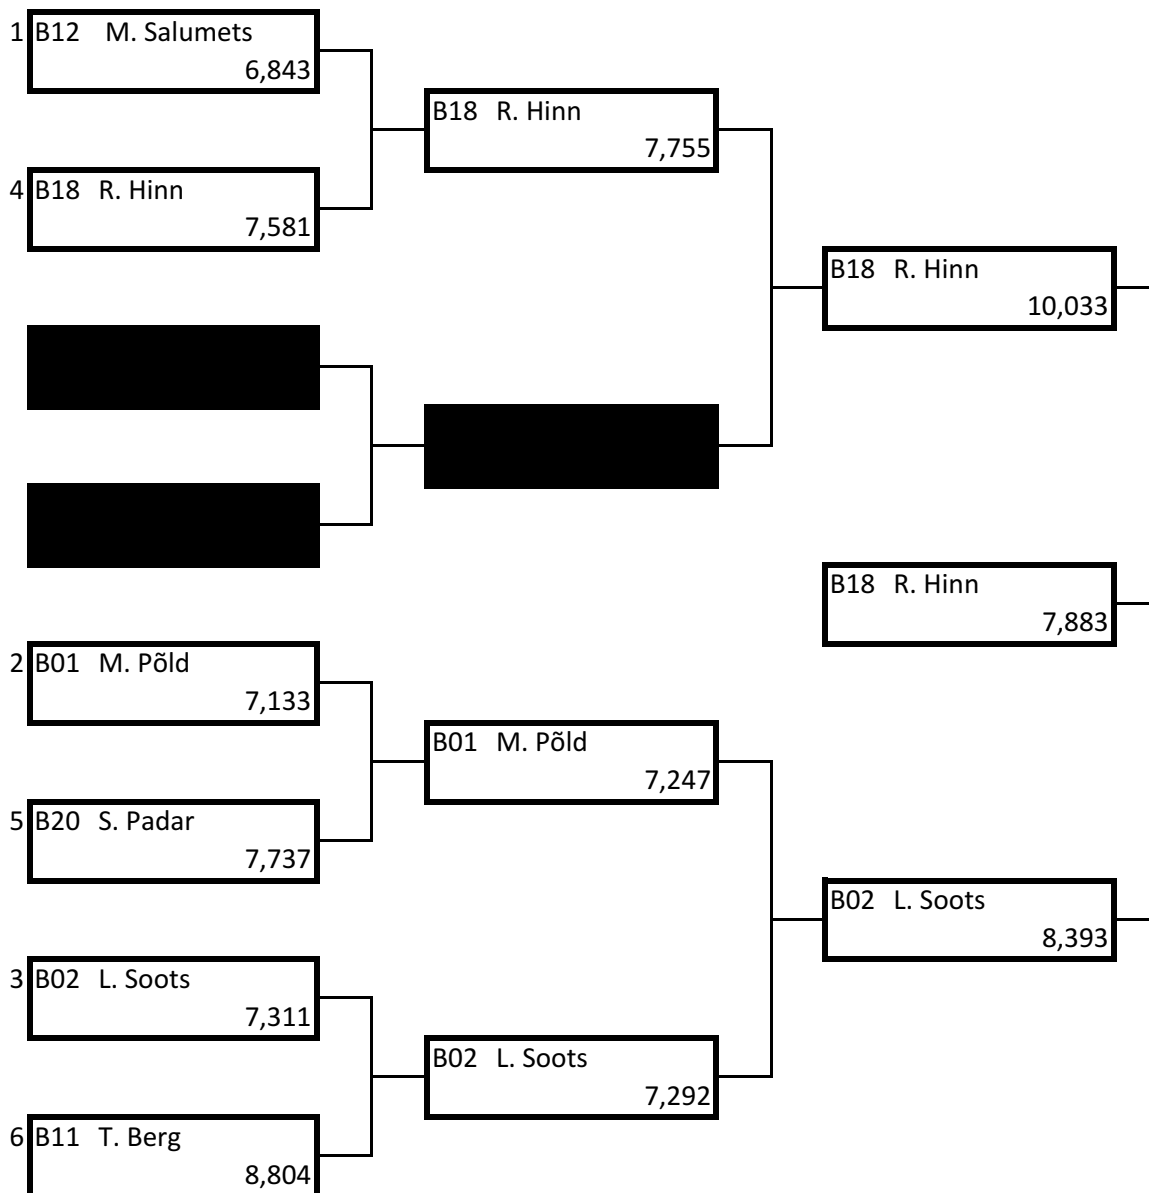

EMV IV etapp

EPARTS.LV DRAGRACE CUP 2011 (04,09,11. Riga, Bikernieki)

B KLASS

Race timing by: