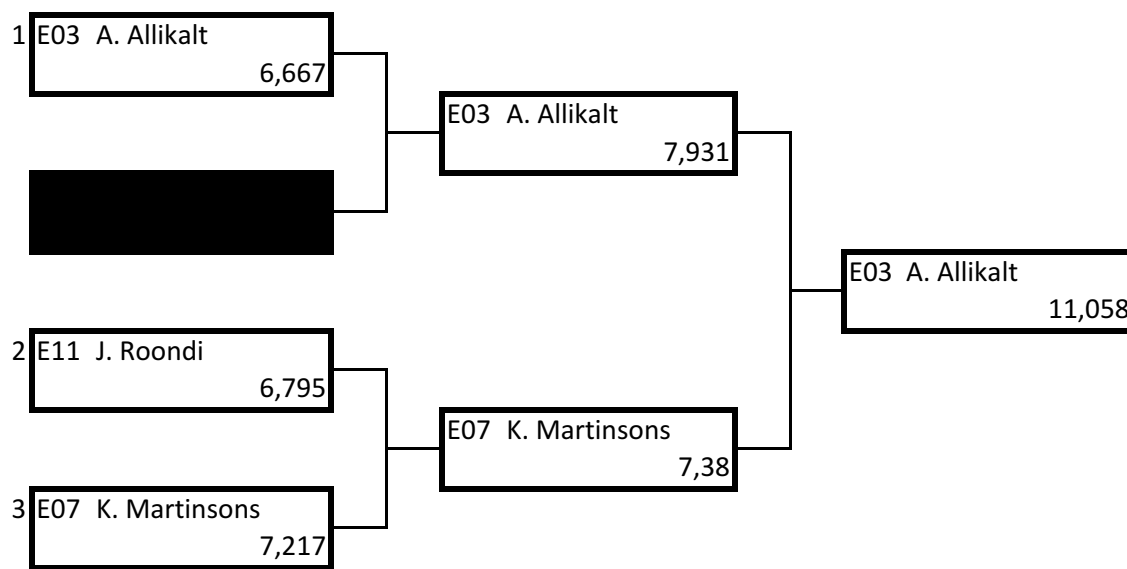

EMV IV etapp

EPARTS.LV DRAGRACE CUP 2011 (04,09,11. Riga, Bikernieki)

E KLASS

Race timing by: