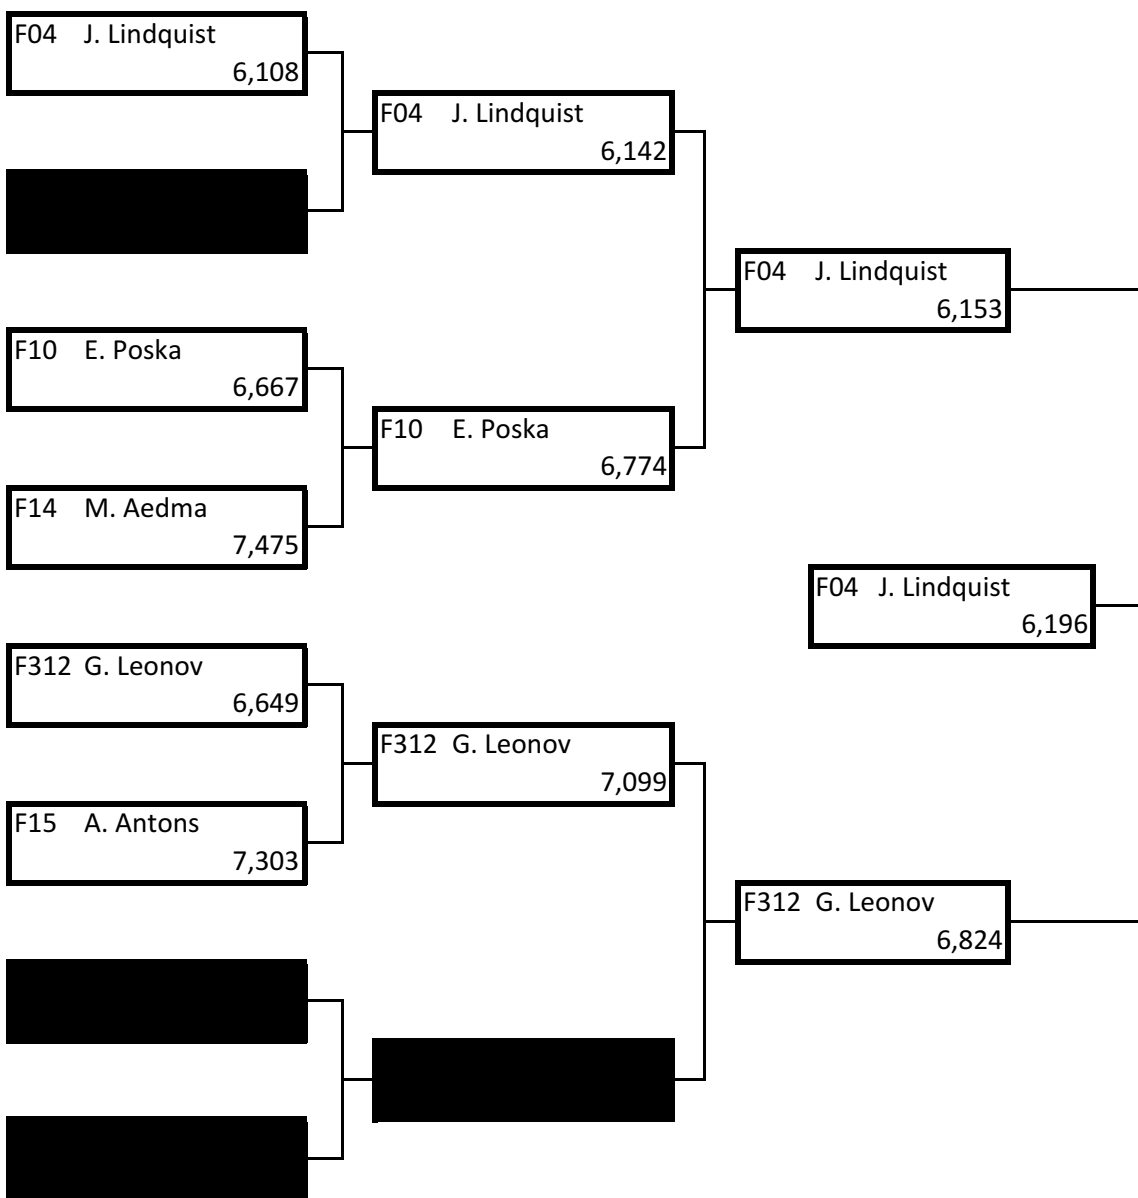

EMV IV etapp

EPARTS.LV DRAGRACE CUP 2011 (04,09,11. Riga, Bikernieki)

F KLAS

Race timing by: